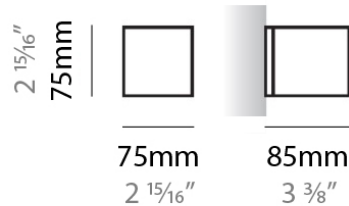

PROJECT	_____
TYPE	_____
NOTES	_____
QUANTITY	_____
DATE	_____

TOY SURFACE

D83147-WHI

GENERAL

Series: Toy _____
Brand: Panzeri _____
Division: Design _____
Mounting Type: Surface _____
Mounting Location: Wall _____

PHYSICAL

Shape: Square _____
Length (mm): 75 _____
Length (in): $2 \frac{15}{16}$ _____
Height (mm): 75 _____
Height (in): $2 \frac{15}{16}$ _____
Extension (mm): 85 _____
Extension (in): $3 \frac{3}{8}$ _____
Light Distribution: Direct / Indirect _____
Weight (kg): 0.6 _____
Weight (lbs): 1 _____
Diffuser: Frost White Glass _____
Fixture Material: Metal _____

ELECTRICAL

Number of Lamps: 1 _____
Lamp Type: LED Retrofit / Halogen _____
Bulb Included: Bulb Not Included _____
Total Output Wattage (W): 3 / 35 _____
Max. Wattage Per Lamp (W): 3 / 35 _____
Lamp Base: G9 _____
Input Voltage (V): 120 _____

LED

OPTICAL

RATINGS AND CERTIFICATIONS

Certified By: CSA Certified to UL and CSA Standards _____
IP rating: IP20 _____